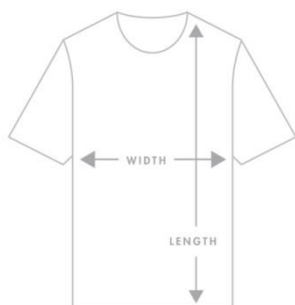

### Down Right Perfect T-shirts

**Price:** Adult, Kids and Youth \$10

**Postage:** Dependent on location and number of t-shirts per order

**Style and Sizes:**

Men's Staple T-shirts – This is a loose fitting t-shirt.

Women's Wafer T-shirts – A slim fitting design.

Kid's and Youth T-shirts – A kids

How We Measure

design.

Men's Staple Tee						
Size	SML	MED	LRG	XLG	2XL	3XL
Body width	47	Sold out	56.5	61	64	71
Body length	71	Sold out	78.5	82	83.5	84
Women's Wafer Tee						
Size	XSM	SML	MED	LRG	XLG	2XL
Body width	41.5	44	Sold out	49	52.8	56.5
Body length	67.5	68.5	Sold out	70.5	71.5	72.5
Kid's and Youth Tee						
Size	2	4	6	8	10	12
Body width	31	34	37	39.5	42	44.5
Body length	42	46	50	54	58	62
size	2	4	6	8	10	12

## NZ Buddy Walk T-shirts

**Price:** Adult, Kids and Youth \$10.

**Postage:** Dependent on location and number of t-shirts per order

**Style and Sizes:** Names of sizes a little complicated – please see chart below for measurements ☺

Men's T-shirts – This is a loose fitting t-shirt.

Women's T-shirts – This is a loose fitting t-shirt.

Toddler's and Kid's T-shirts. These are loose fitting t-shirts.

How We Measure

Men's Tee						
Size	SML	MED	LRG	XLG	2XL	3XL*
Body width	no stock	no stock	no stock	58	64	68
Body length	no stock	no stock	no stock	78	80	82
Women's Tee						
Size	XSML	SML (Ladies 2XL)	MED	LRG	XLG	2XL (size 20)
Body width	no stock	44	no stock	no stock	no stock	63
Body length	no stock	64	no stock	no stock	no stock	70
Kid's Girl Tee						
Size	8 ( Ladies M)		10 (Ladies L)		12 (Ladies XL)	
Body width	36		40		42	
Body length	60		62		64	
Kid's Boy Tee						
Size	8 (Youth M)		10 (Youth L)		12 (Youth XL)	
Body width	46		48		50	
Body length	60		62		64	
Toddler's Tee (Pink)						
Size	1 (2T Toddler)	2 (3T toddler)	4 (2T)	5 (3T)	6 (4T)	
Body width	27	29	33	36	38	
Body length	36	38	42	44	48	
Toddler's Tee (Blue)						
Size	1 (2T Toddler)	2 (3T toddler)	4 (2T)	5 (3T)	6 (4T)	
Body width	27	no stock	33	36	38	
Body length	36	no stock	42	44	48	