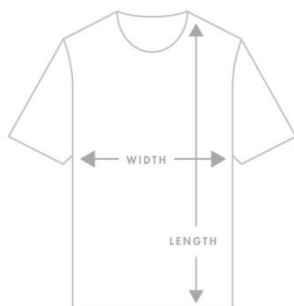

### Down Right Perfect T-shirts

**Price:** Adult, Kids and Youth \$10

**Postage:** Dependent on location and number of t-shirts per order

**Style and Sizes:**

Men's Staple T-shirts – This is a loose fitting t-shirt.

Women's Wafer T-shirts – A slim fitting design.

Kid's and Youth T-shirts – A kids

How We Measure

design.

Men's Staple Tee						
Size	SML	MED	LRG	XLG	2XL	3XL
Body width	47	Sold out	56.5	61	64	71
Body length	71	Sold out	78.5	82	83.5	84
Women's Wafer Tee						
Size	XSM	SML	MED	LRG	XLG	2XL
Body width	41.5	44	Sold out	49	52.8	56.5
Body length	67.5	68.5	Sold out	70.5	71.5	72.5
Kid's and Youth Tee						
Size	2	4	6	8	10	12
Body width	31	34	37	39.5	42	44.5
Body length	42	46	50	54	58	62
size	2	4	6	8	10	12