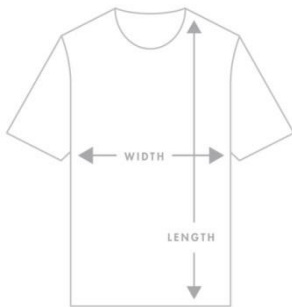

Down Right Perfect T-shirts

How We Measure

Price: Adult \$20 each; Kids and Youth \$15.

Postage: Dependent on location and number of t-shirts per order

Style and Sizes:

Men’s Staple T-shirts – This is a loose fitting t-shirt.

Women’s Wafer T-shirts – A slim fitting design.

Kid’s and Youth T-shirts – A kids design.

Men’s Staple Tee						
Size	SML	MED	LRG	XLG	2XL	3XL
Body width	47	52	56.5	61	64	71
Body length	71	75	78.5	82	83.5	84
Women’s Wafer Tee						
Size	XSM	SML	MED	LRG	XLG	2XL
Body width	41.5	44	46.5	49	52.8	56.5
Body length	67.5	68.5	69.5	70.5	71.5	72.5
Kid’s and Youth Tee						
Size	2	4	6	8	10	12
Body width	31	34	37	39.5	42	44.5
Body length	42	46	50	54	58	62
size	2	4	6	8	10	12

NZ Buddy Walk T-shirts

Price: Adult \$20 each; Kids and Youth \$15.

Postage: Dependent on location and number of t-shirts per order

Style and Sizes: Names of sizes a little complicated – please see chart below for measurements ☺

Men's T-shirts – This is a loose fitting t-shirt.

Women's T-shirts – This is a loose fitting t-shirt.

Toddler's and Kid's T-shirts. These are loose fitting t-shirts.

How We Measure

Men's Tee						
Size	SML	MED	LRG	XLG	2XL	3XL*
Body width	no stock	no stock	no stock	58	64	68
Body length	no stock	no stock	no stock	78	80	82
Women's Tee						
Size	XSML	SML (Ladies 2XL)	MED	LRG	XLG	2XL (size 20)
Body width	no stock	44	no stock	no stock	no stock	63
Body length	no stock	64	no stock	no stock	no stock	70
Kid's Girl Tee						
Size	8 (Ladies M)		10 (Ladies L)		12 (Ladies XL)	
Body width	36		40		42	
Body length	60		62		64	
Kid's Boy Tee						
Size	8 (Youth M)		10 (Youth L)		12 (Youth XL)	
Body width	46		48		50	
Body length	60		62		64	
Toddler's Tee (Pink)						
Size	1 (2T Toddler)	2 (3T toddler)	4 (2T)	5 (3T)	6 (4T)	
Body width	27	29	33	36	38	
Body length	36	38	42	44	48	
Toddler's Tee (Blue)						
Size	1 (2T Toddler)	2 (3T toddler)	4 (2T)	5 (3T)	6 (4T)	
Body width	27	no stock	33	36	38	
Body length	36	no stock	42	44	48	