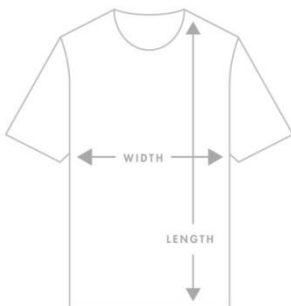

Down Right Perfect T-shirts

How We Measure

Price: Adult \$20 each; Kids and Youth \$15.

Postage: Dependent on location and number of t-shirts per order

Style and Sizes:

Men’s Staple T-shirts – This is a loose fitting t-shirt.

Women’s Wafer T-shirts – A slim fitting design.

Kid’s and Youth T-shirts – A kids design.

Men’s Staple Tee						
Size	SML	MED	LRG	XLG	2XL	3XL
Body width	47	52	56.5	61	64	71
Body length	71	75	78.5	82	83.5	84
Women’s Wafer Tee						
Size	XSM	SML	MED	LRG	XLG	2XL
Body width	41.5	44	46.5	49	52.8	56.5
Body length	67.5	68.5	69.5	70.5	71.5	72.5
Kid’s and Youth Tee						
Size	2	4	6	8	10	12
Body width	31	34	37	39.5	42	44.5
Body length	42	46	50	54	58	62
size	2	4	6	8	10	12